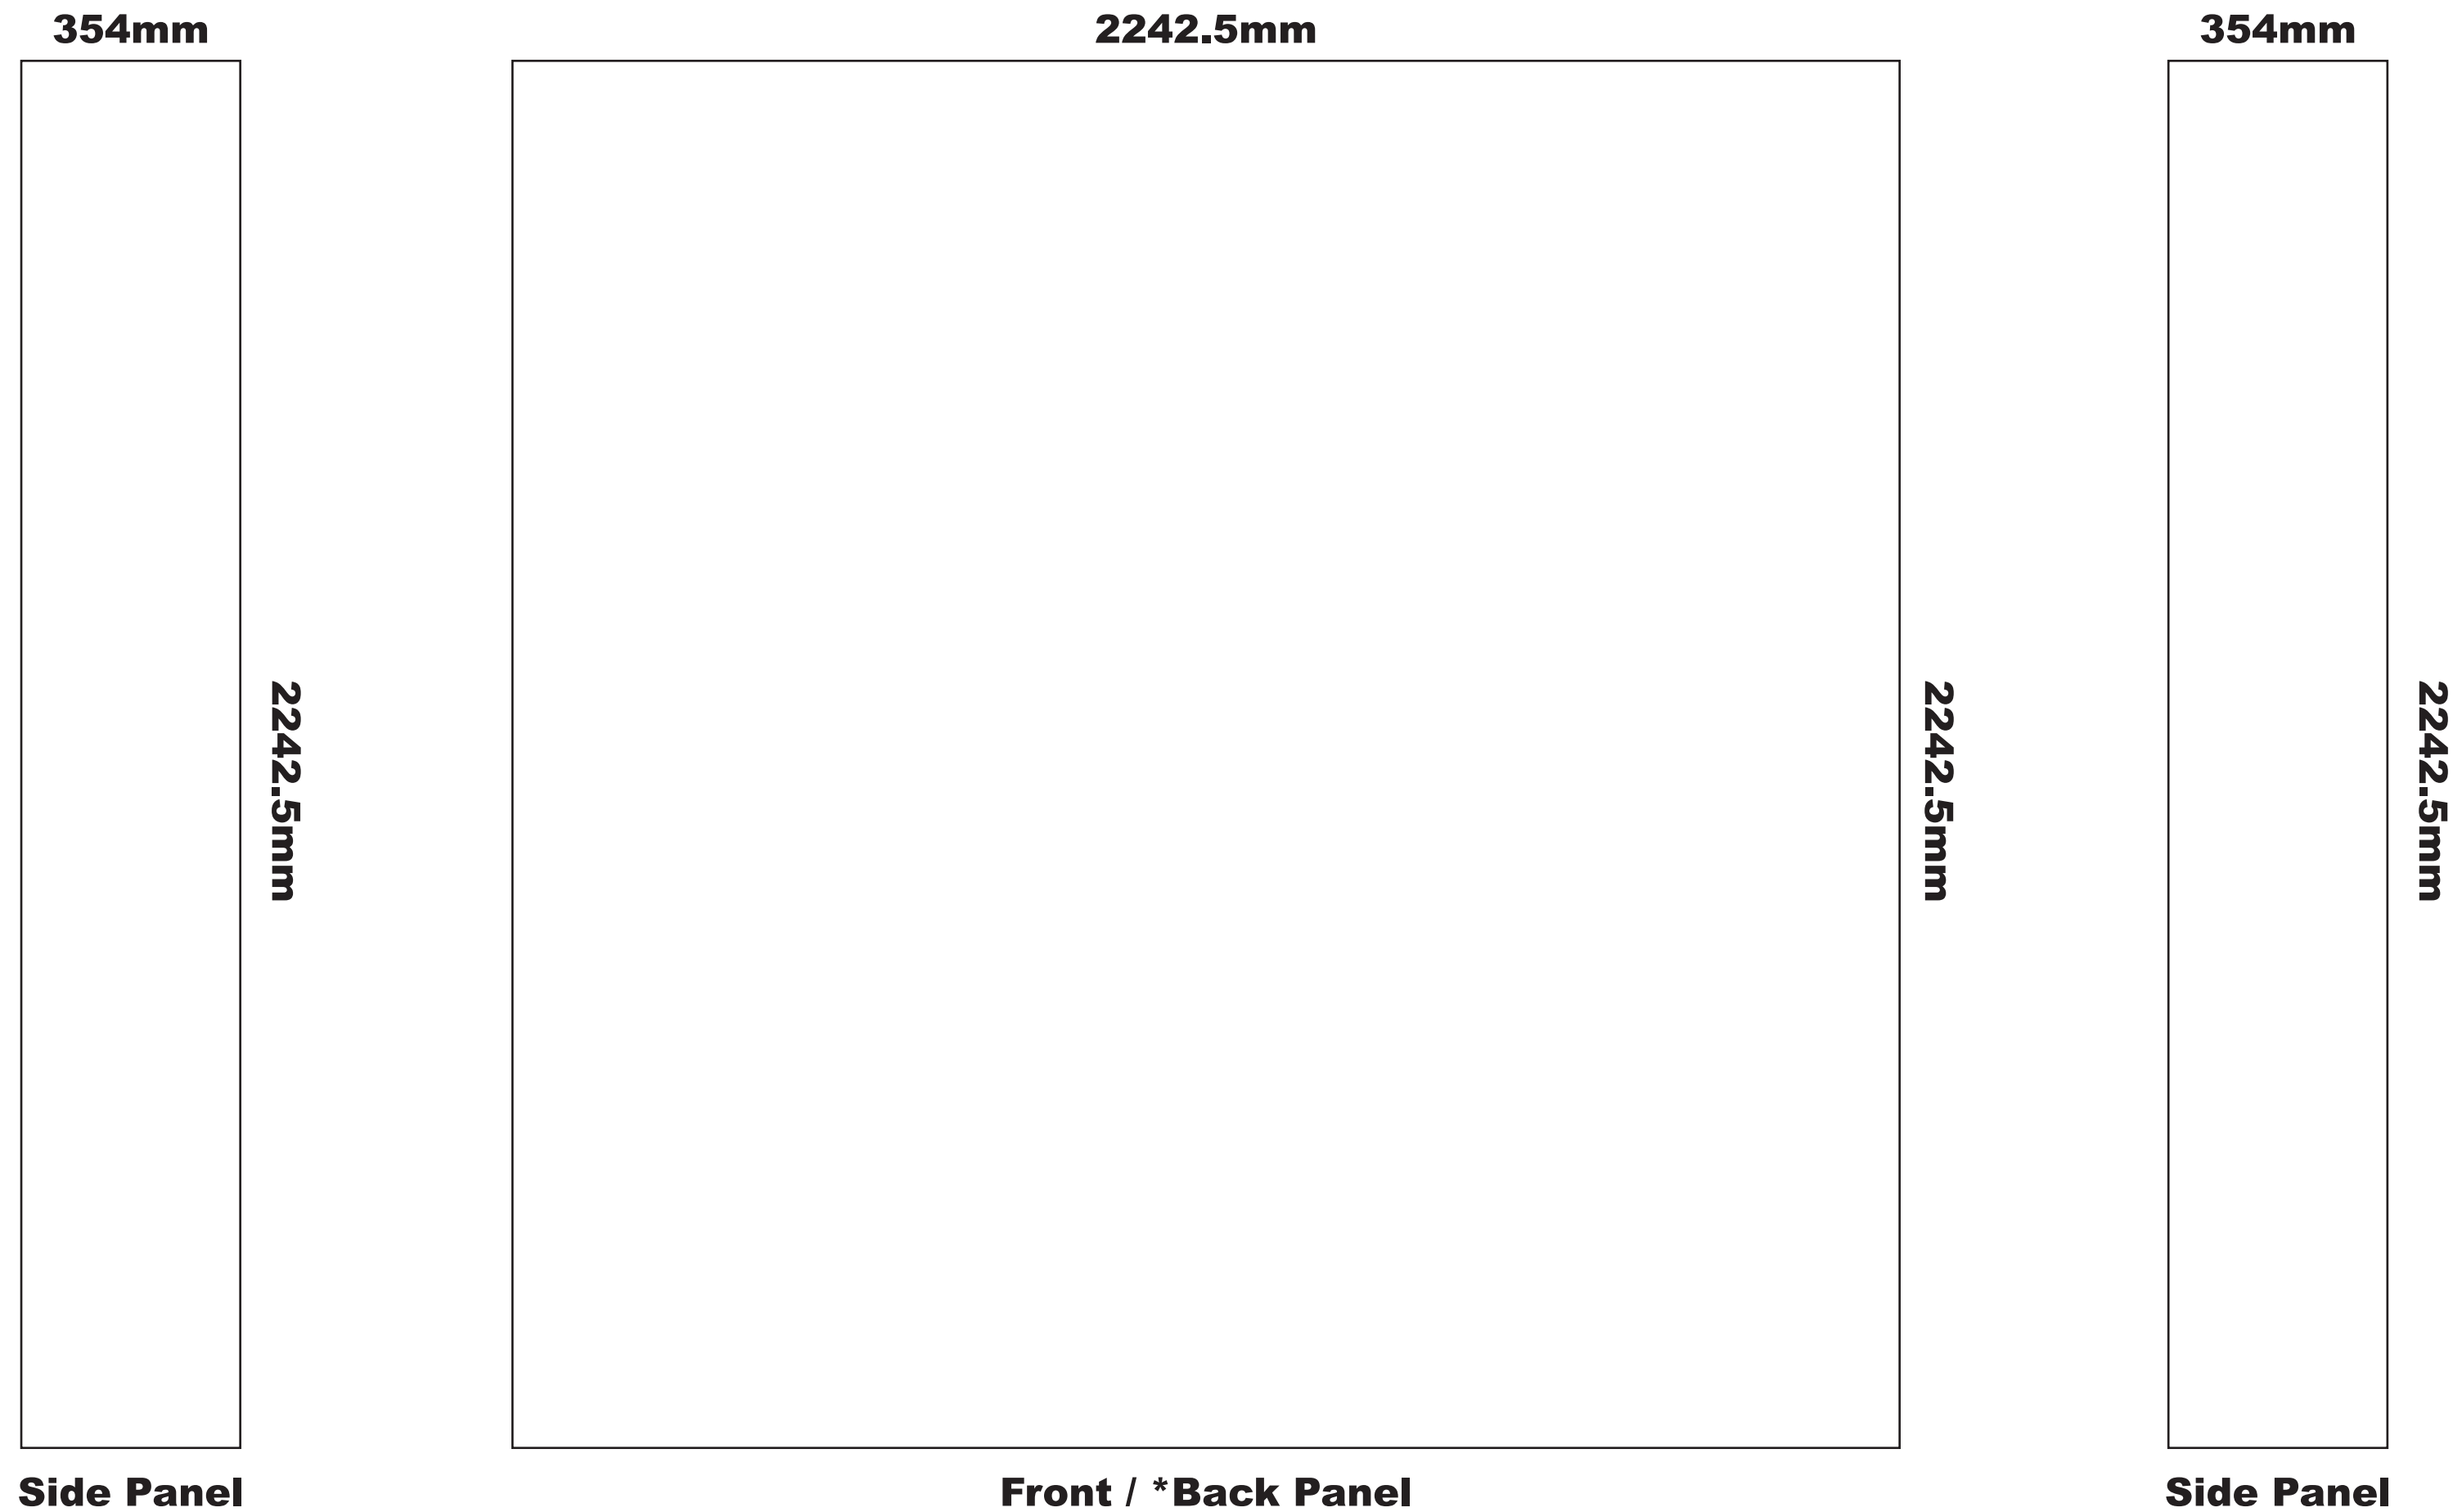

# Fabric Pop up System Straight 3x3 File Template (Scale 1: 10)

**\*Back Panel for double side display system.**

# Fabric Pop up System Curve 3x3 File Template (Scale 1: 10)

354mm

2242.5mm

Side Panel

2021mm

Front Panel

354mm

2242.5mm

Side Panel